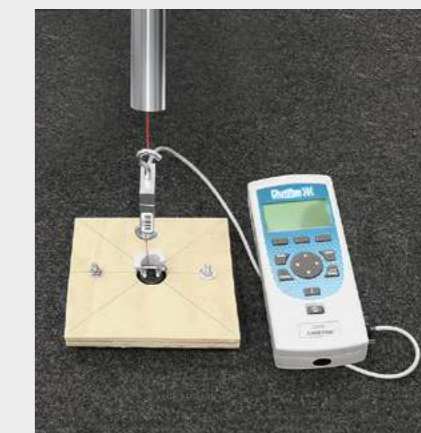

Testing of fixing element strength