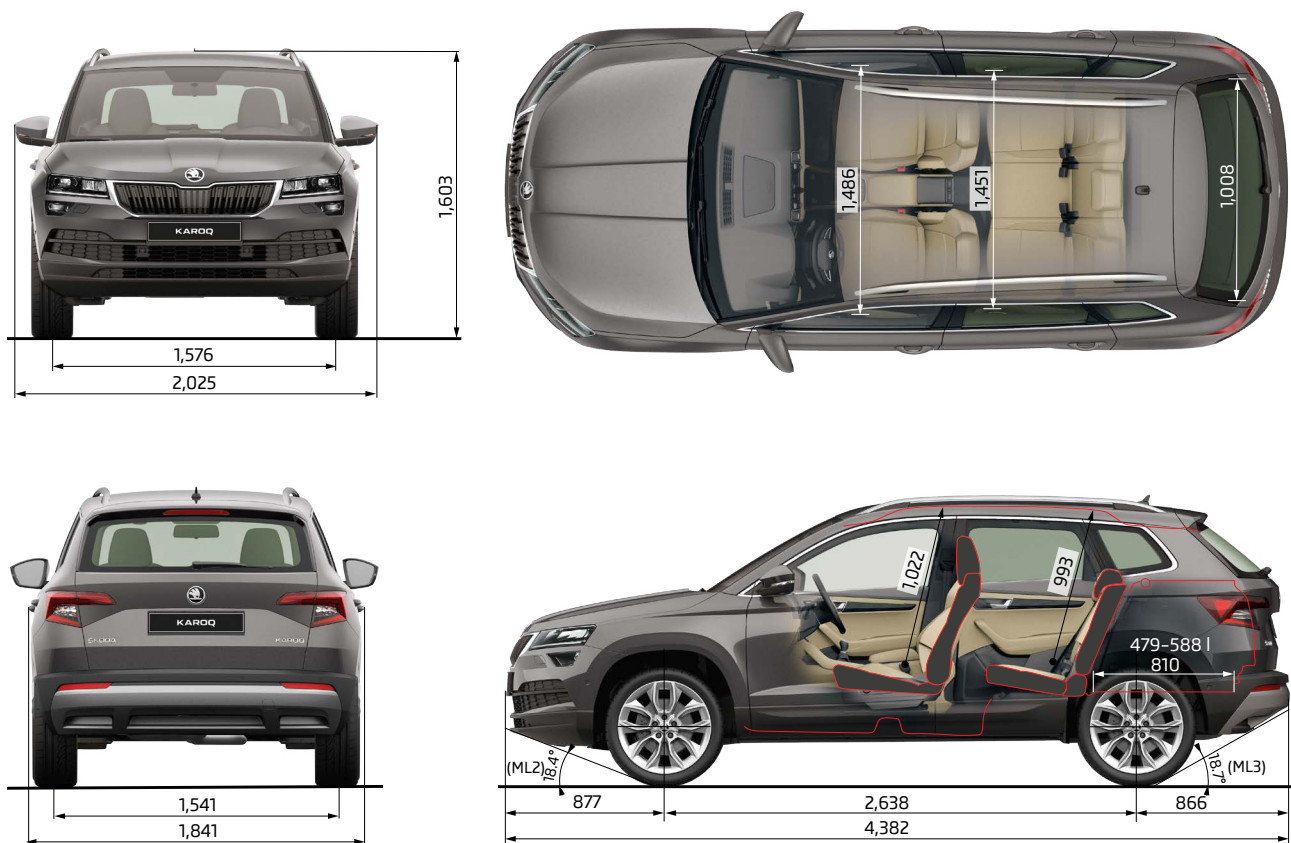

Dimensions (KAROQ with VarioFlex seating)