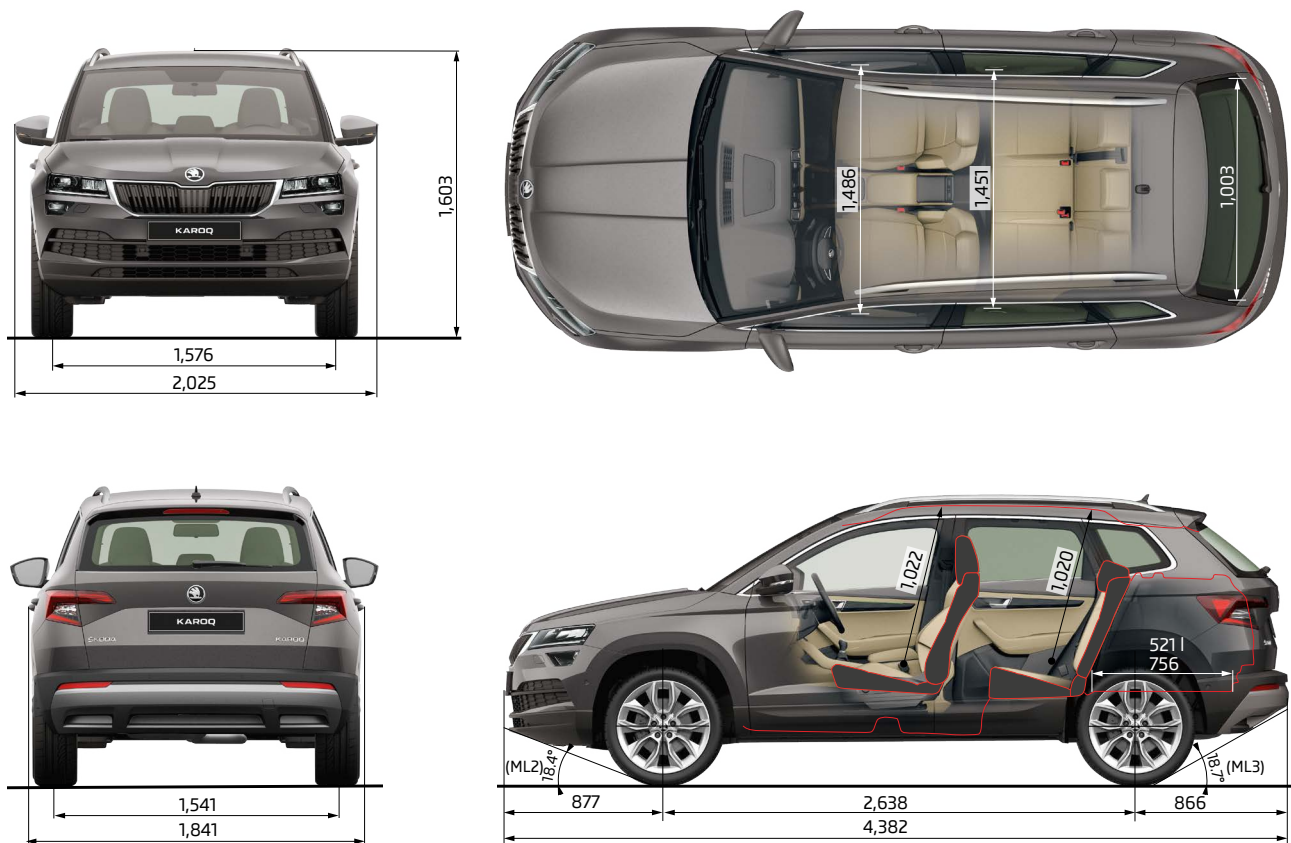

Dimensions (KAROQ with fixed seating)