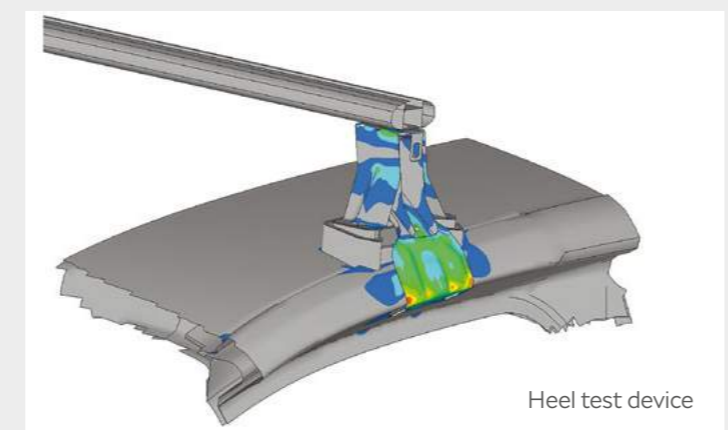

TRANSPORT

Maximising space has always been the ŠKODA way. It's why our designers have created a host of accessories to complement the KAROQ's exceptional boot space, including bike racks, roof boxes and tow bars. Everything you need in fact to make summer and winter breaks a breeze.

Heel test device

DELIVERING UNDER PRESSURE

The thought of your luggage or bikes going on a trip of their own is completely unthinkable. That's why our racks undergo a number of demanding tests, from corrosion resistance to loading capacity and durability. They're also subjected to simulated crash conditions, where a rack loaded with 90kg must remain on the car body under a force of approximately 12G.