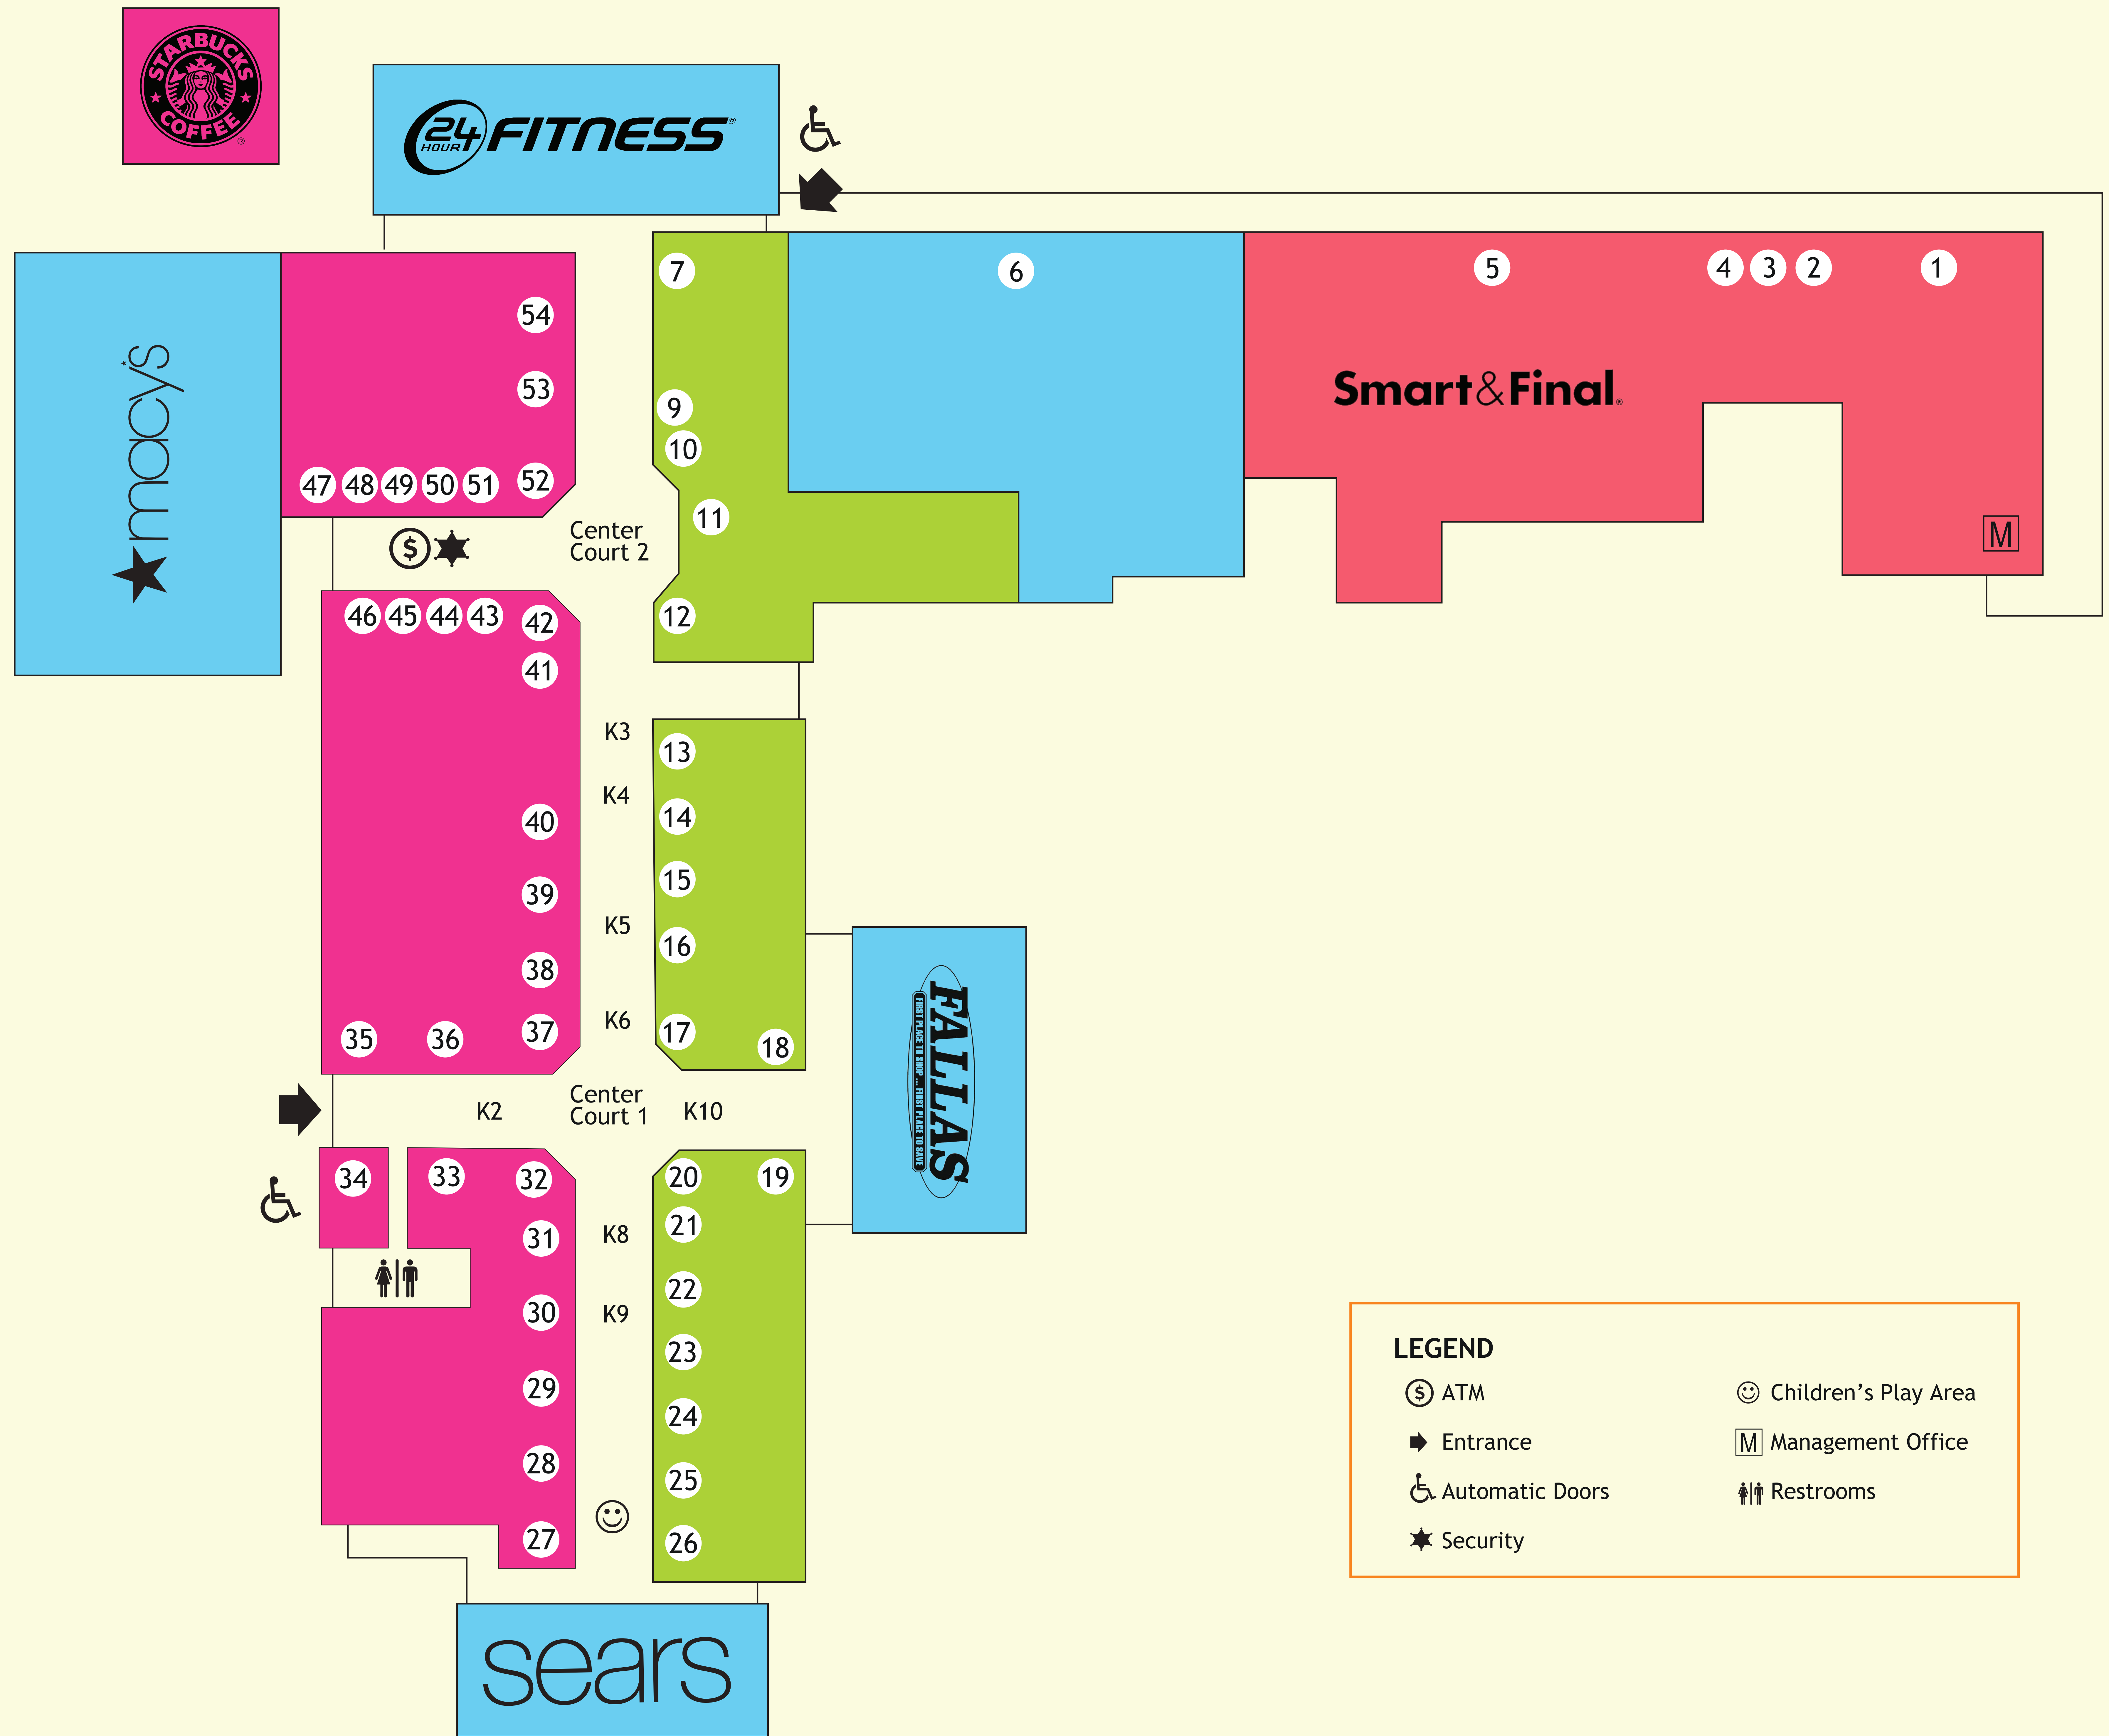

# SOMERSVILLE TOWNE CENTER

[f /ShopSomervilleTowneCenter](#)
[t /ShopSomerville](#)
[i ShopSomerville](#)

**LEGEND**

- Ⓢ ATM
- ➔ Entrance
- ♿ Automatic Doors
- ★ Security
- ☺ Children's Play Area
- M Management Office
- ♂♀ Restrooms

Department Stores	
Fallas	
Macy's	
Sears	
Women's Apparel and Accessories	
American One	28
Kay Chanel	21
Lotus	15
S.H.E. Ready	10
Victoria's Secret	16
Men's Apparel	
Champs	11
Foot Locker	40
Fresh N Fitted	30
Hibbett Sports	14
Lotus	15
Urban Wear	29
Optical	
Sears Optical	
Grocery	
Smart and Final	5

Shoes	
Champs	11
Foot Locker	40
Hibbett Sports	14
Journeys	12
Shiekh Shoes	39
Urban Wear	29
Sporting Goods	
Champs	11
Foot Locker	40
Global Sports	53
Hibbet Sports	14
Specialty	
Bay Area Mortgage Solutions	Near Security
Children's Education Center	Center Court 2
KJ's Creative Hands	9
Soft Play Area	☺
Your Art Studio	7
Family Apparel	
Fusion	25
Styles 4 U	23

Specialty Food and Restaurants	
Charley's Grilled Subs	35
City Juice & Grub	52
Huckleberry Kitchen	34
M&M Fruiteria	18
New Oriental Buffet	1
Pizza Amigos Escape SF	33
Starbucks	PAD
Surf City Squeeze	K10
Health	
24 Hour Fitness	
All Sports Youth Training Center	4
General Nutrition Center -GNC	38
Malu Fitness	54
Relaxation Station	31
Beauty	
Ace of Fades Barber Lounge	48
Bath & Body Works	37
Beauty Max	2
Eyebrow Art	45
Luxury Perfumes	50
Strandz The Salon	43
T3 Nails	46
Victoria's Secret Beauty	16