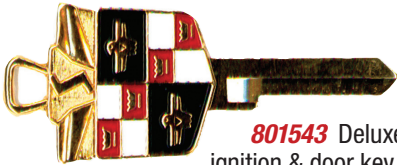

HOOD MEDALLION

289509 Hood medallion for 1950-51 Champion & 1950 Commander & Land Cruiser. Exact reproduction of original ... **\$75.00 ea.**
... **Sale Price \$59.95**

IGNITION & DOOR KEYS

801542 Deluxe ignition & door key blank for all models 1947-63 with Yale locks. Beautiful gold finish with crest logo..... **\$6.95 ea.** **Sale Price \$5.00**