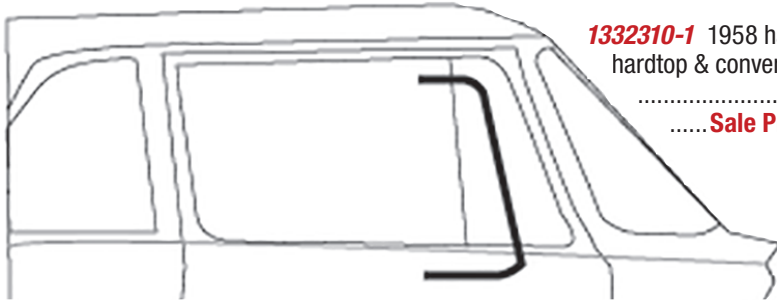

FRONT VENT WINDOW SEAL

1332310-1 1958 hardtop, 1959-62 hardtop & convertible .....
.....**$130.00 pr.**
.....**Sale Price $119.95 pr.**