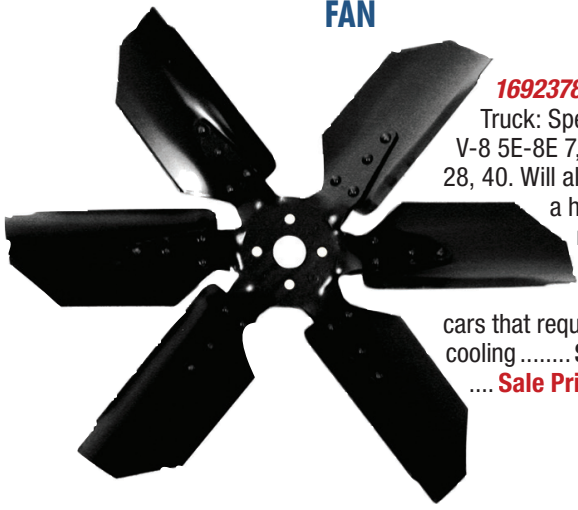

FAN

1692378 6-blade.
Truck: Special order
V-8 5E-8E 7, 12, 13,
28, 40. Will also work as
a heavy duty
replacement
on some
V-8 model
cars that require extra
cooling ..... **$75.00 ea.**
..... **Sale Price $62.50**