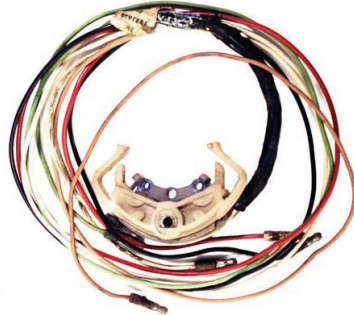

AUTOMATIC TRANSMISSION FLEX PLATES

1539081 Flex plate. 1950-64 car, all models & 1963-64 Avanti..... **\$34.00 ea.**
..... **Sale Price \$28.00**

REAR AXLE BUMPERS

433812 1958-64 Hawk & 1961-64 Lark with 4-speed, 1962-66 Lark 4-door **\$12.00 ea. Sale Price \$9.00**
.....
530333 1951-57 Champion, all. 1958 Champion except C & K, 1951-54 Commander, all & 1956-57 station wagon. Trucks: Late 2R5-8E 5, 6, 7, 10, 11, 12 **\$10.00 ea. Sale Price \$8.00**
.....
1547536 1953-66 most models and 1963-85 Avanti **\$8.00 ea. Sale Price \$6.50**

TURN SIGNAL SWITCH & CABLES

1551930 Switch and cables. 1961-66 cars all except Avanti. Truck: Some 1961-62 and all 1963-64 without 4-speed..... **\$75.00 ea.**
..... **Sale Price \$65.00 ea.**

HORN PLATE