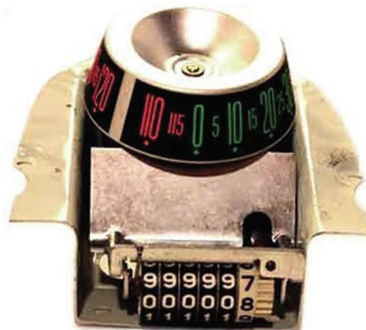

SPEEDOMETER

1545452 1956-58 Sedan. Internal unit only. Does not include case..... **$110.00 ea.**
..... **Sale Price $99.95 ea.**