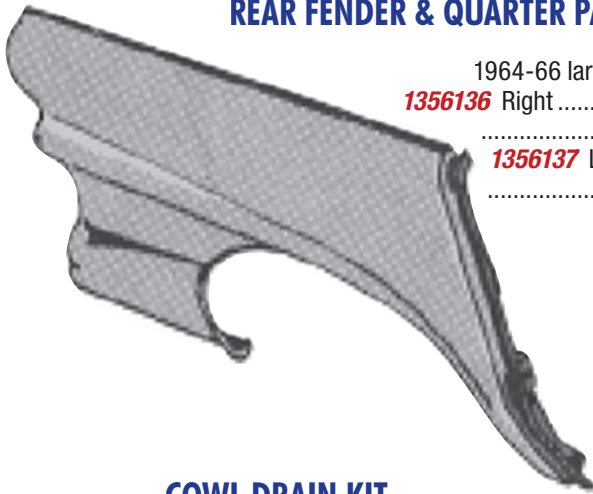

REAR FENDER & QUARTER PANELS

1964-66 Lark 4-door. (1604-1)

1356136 Right ..... **$150.00 ea.**
..... **Sale Price $115.00**

1356137 Left ..... **$150.00 ea.**
..... **Sale Price $115.50**