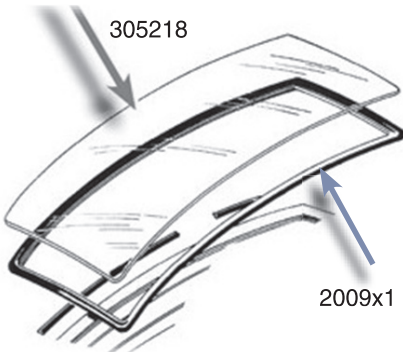

STATION WAGON TAILGATE GLASS

305218 Rear glass.
1954-59.....
..... **$225.00 ea.**

2009x1 Rear glass
seal. 1954-59W.....
..... **$130.00 ea.**

... **Buy both together**
for $295.00