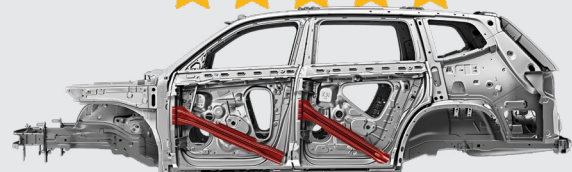

2019 Atlas Buyer's Guide

When you're this big, they call you Atlas.

Atlas top features

Execline trim in Fortana Red Metallic

Adjustable cargo space

Loads of cargo? Fold down the third-row seats for more space. Not enough? Fold down the second-row seats for even more.

Available 4MOTION® All-Wheel Drive

As Canadians, we know our weather conditions can change in an instant. 4MOTION® All-Wheel Drive redirects engine power to the wheels that need it most, helping keep you in total control.

Third-row seating

Kids in the back is a thing of the past with adult-sized third-row seating. Getting in is a snap – just slide and tilt the second-row seats forward in one simple step.

Available Digital Cockpit*

The Digital Cockpit is an intuitive, customizable 12.3" digital display that lets you tailor your display to your distinct driving needs. You can even view your route with navigation built right in.

LED headlights

LED headlights are brighter, bolder and more energy efficient, and they never need to be replaced. Best of all, they come standard on the 2019 Atlas.

Beauty meets beast

The All-New 2019 Atlas is the perfect combination of size and style. There's room for 7, including adult-sized third-row seating, plus a whopping 2,741 litres of maximum available cargo space. Choose between the turbocharged 2.0L 4-cylinder engine and the legendary 3.6L VR6 engine – both are more than capable of handling any adventures you and your family throw at the Atlas.

Your family deserves five stars

The 2019 Atlas has been given a five-star overall safety rating from the NHTSA (National Highway Traffic Safety Administration), racking up an impressive score!