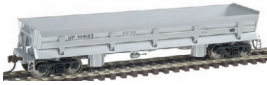

HO Difco® Dump Car
Walthers® Gold Line™
932-7901 UP®
932-7902 DMIR
932-7904 BNSF
932-7905 CSX
932-7909 DRGW®
Reg. Price: $29.98
Sale: $12.98