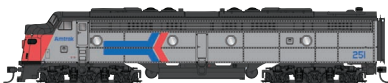

Amtrak® - Approx. 1972-75

Tsunami Sound & DCC
920-41366 #251
920-41367 #254

Standard DC
920-48366 #252
920-48367 #253

Amtrak-Specific Details:

- Single Steam Generator
- Boiler Room Vents
- Cab Roof Vent
- Whip Antenna
- Nathan M5 Horn
- Left Side L-Shaped Windshield Grab Iron
- Left Side Cab Toeboard & Grab Irons
- Mars Light
- Vertical Farr-Type Side Grilles
- Mixed Truck Journal Bearings

Don't miss out on any of Walthers exciting new products. These Flyer Firsts are now available to order for the first time:

HO PROTO 2000 EMD GP20
CB&Q, EMD Demonstrator, NS, SSW[†]

HO PROTO 2000 EMD E8
Amtrak

HO Trainline GP9M
CNW, CP, Farmrail, Pittsburgh & Ohio Central, St. Maries River Railroad, South Branch Valley

HO War Emergency Hopper
Wood: ATSF, CB&Q
Steel: B&O, N&W

HO Gunderson 61' Wood Chip Gondola
BN, CN, CSX, GN, MILW, NS

HO Thrall 72' Centerbeam Flatcar
CHTT, NOKL, SOO, Trailer Train, TTX, UP[†]

HO Bethlehem 50' 3-Bay Hopper
BN, BNSF, CNW[†], MILW

HO Trainline Track Cleaning Boxcar
BN, CSX, NH, UP[†]

N Difco Dump Car
ATSF, BN, CP, CSXT, DRGW[†], MILW, NS, SP[†]