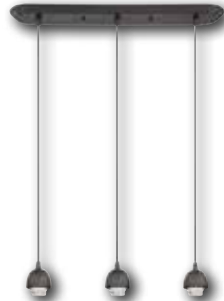

1 Light Mini Pendant

61024
Oil Rubbed Bronze Finish
Height: 53.38" Diameter: 5.00"
Adjustable Cord: 50"
Use (1) Medium (E26) Base Lamp, 60 Watt Maximum

1 Light Retro Mini Pendant

61032

Oil Rubbed Bronze Finish
 Height: 55.00" Diameter: 5.00"
 Adjustable Cord: 50"
 Use (1) Medium (E26) Base Lamp, 60 Watt Maximum