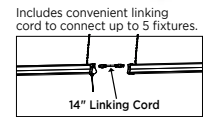

60W High-Lumen LED Plug-In Work Light
65492
Orange Finish with Chrome Cage
Height: 10.75" Diameter: 6.50" Adjustable Cord: 120"
Includes 60 Watt Integrated LED