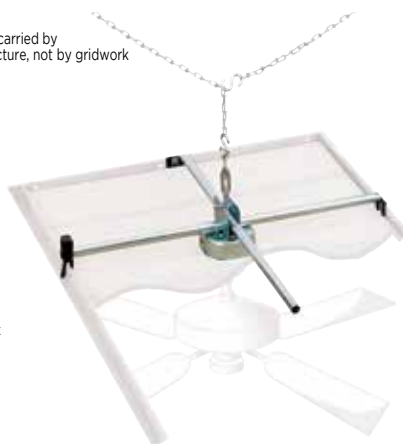

SIDEMOUNT PLUS FAN BOX®

REMODEL
USE
NO ATTIC ACCESS
REQUIRED

Sidemount Plus Fan Box*

■ 01240 (0124011 Bulk Packed)

Box Depth 2-1/8"
Heavy Duty, 21.5 Cubic Inch Dual Mount* Electrical Box
3 Knockouts for Conduit or Romex*

Removeable sidemount bracket
Larger Box for Increased Wire Capacity

REMODEL
USE
NO ATTIC ACCESS
REQUIRED

Sidemount Plus Fan Box*

■ 01250 (0125011 Bulk Packed)

Box Depth 1-1/2"
Heavy Duty, 15.5 Cubic Inch Dual Mount* Electrical Box
3 Knockouts for Conduit or Romex*

Removeable sidemount bracket

SAF-T-PAN®

NEW OR REMODEL
CONSTRUCTION

Saf-T-Pan® Ceiling Fan Support Pan

● 01030 (0103011 Bulk Packed)

Box Depth 5/8"
Heavy Duty, 8 Cubic Inch Dual Mount* Electrical Pan
2 Knockouts for Conduit or Romex*

NEW OR REMODEL
CONSTRUCTION

Saf-T-Pan® Ceiling Fan Support Pan

● 01036 (0103611 Bulk Packed)

Box Depth 1/2"
Heavy Duty, 6 Cubic Inch Dual Mount* Electrical Pan
5 Knockouts for Conduit or Romex*

FAN MASTER JR.® & FAN MASTER®

Clips inside box
hold screws during
installation

NEW
CONSTRUCTION

Fan Master Jr.® Ceiling Fan Support

● 0252511 (Bulk Packed)

Height 4"
Box Depth 1/2"
13.4 Cubic Inch Wiring Capacity
2 Knockouts for Conduit or Romex*
2 Hour Fire Rating

Clips inside box
hold screws during
installation

NEW
CONSTRUCTION

Fan Master® Ceiling Fan Support

● 0200011 (Bulk Packed)

Height 4-13/16"
Box Depth 5/8"
16.5 Cubic Inch Wiring Capacity
2 Knockouts for Conduit or Romex*
2 Hour Fire Rating

SAF-T-GRID®

All weight is carried by
building structure, not by gridwork

SUSPENDED CEILING
APPLICATIONS

Saf-T-Grid® Ceiling Fan Support Brace and Box for Suspended Ceilings

* 01070

Box Depth 1-1/2"
Heavy Duty, 15.5 Cubic Inch Dual Mount* Electrical Box
6 Knockouts for Conduit or Romex*
Fits 2' x 2' and 2' x 4' ceiling tile gridwork