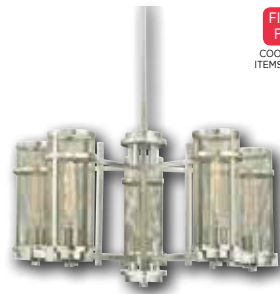

FIXTURE FAMILY
COORDINATING ITEMS AVAILABLE

63302 Adler

Brushed Nickel Finish with Mesh Shades
Height: 46.13" Diameter: 22.05"
Use (5) Medium (E26) Base T9 Lamps, 60 Watt Maximum
Includes (3) 9.5" long rods

FIXTURE FAMILY
COORDINATING ITEMS AVAILABLE