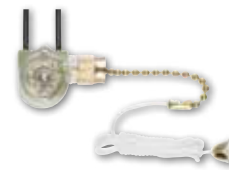

Socket Ring Tool For Medium Base Threaded Rings

70013
Diameter - 2"
Height - 4 3/8"
For use with aluminum socket rings.

Replacement Canopy Light Switch with Brass Finish Pull Chain

70290
3' Braided Cord
6" Wire Leads
Height - 1 1/4"
Fits 3/8" Hole