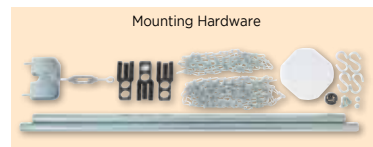

Turnbuckle for easy
height adjustment