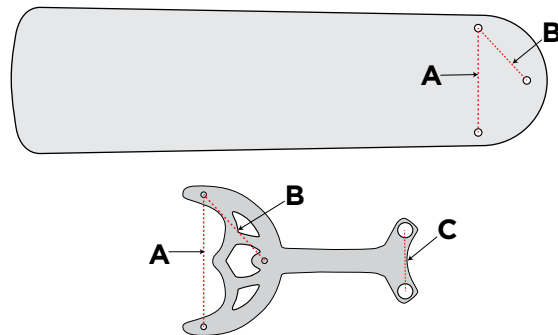

FAN BLADE HOLE DIMENSIONS

Reference fan blade hole dimensions listed below when ordering replacement fan blade arms shown on page 103. (Item numbers - 77400, 77401, 77402, 77405, 77406, 77407, 77409 and 77417).

FAN BLADE HOLE DIMENSIONS		
Dimension	52" Parts	42" Parts
A	3¹⁵/₁₆"	3¹/₂"
B	2³/₄"	2⁵/₈"
C	2¹/₁₆"	1¹/₂"