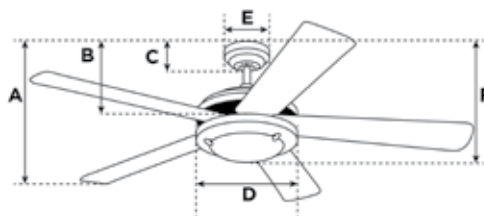

CEILING FAN DIMENSIONS

- A. Ceiling to bottom of blade
- B. Ceiling to bottom of switch housing
- C. Ceiling to bottom of canopy
- D. Width of motor housing
- E. Width of canopy
- F. Ceiling to bottom of light kit

Family Name	Size of Down Rod Included	A	B	C	D	E	F
Aerialist	N/A	18.50"	N/A	N/A	7.77"	N/A	N/A
Alloy	3/4" X 4"	6.38"	11.00"	2.50"	6.75"	5.13"	11.75"
Alloy II	3/4" X 4"	10.00"	11.42"	2.44"	7.09"	5.12"	13.90"
Alloy LED	3/4" X 4"	8.07"	11.42"	2.44"	7.05"	5.12"	13.19"
Alta Vista	3/4" X 4"	10.83"	8.39"	2.44"	7.87"	5.12"	13.70"
Arcadia	3/4" X 4"	9.38"	11.00"	2.00"	9.75"	5.88"	14.00"
Barnett	3/4" X 4"	11.81"	12.60"	2.20"	11.42"	5.98"	21.26"
Bendan	3/4" X 4"	11.42"	7.87"	2.44"	10.24"	5.12"	14.17"
Bendan LED	3/4" X 4"	11.42"	7.87"	2.44"	10.24"	5.12"	14.17"
Brentford	3/4" X 4"	9.96"	11.65"	2.06"	12.36"	5.83"	18.78"
Carolina LED	N/A	6.88"	9.75"	N/A	11.10"	N/A	13.75"
Casanova	N/A	8.00"	8.50"	N/A	11.00"	N/A	N/A
Casanova Supreme	N/A	7.25"	8.50"	N/A	8.75"	N/A	12.50"
Cassidy	3/4" X 4"	11.22"	11.81"	2.09"	8.58"	5.12"	16.54"
Castle LED	3/4" X 6"	11.43"	12.63"	2.40"	10.49"	5.13"	15.98"
Cayuga	3/4" X 6"	13.78"	11.54"	2.56"	10.63"	5.12"	17.13"
Chambers	3/4" X 6"	12.20"	10.43"	2.52"	9.09"	5.12"	20.28"
Cliff	3/4" X 6"	15.35"	9.06"	2.52"	10.28"	5.12"	18.11"
Comet (Outdoor)	3/4" X 4"	11.00"	12.60"	2.40"	11.30"	5.10"	14.40"
Comet	3/4" X 4"	11.88"	14.25"	2.25"	11.50"	5.13"	14.25"
Contempra	N/A	7.48"	7.48"	N/A	10.24"	N/A	N/A
Contempra IV	N/A	7.13"	8.13"	N/A	11.50"	N/A	13.00"
Contempra Trio	N/A	5.88"	7.50"	N/A	10.38"	N/A	13.38"
Contractor's Choice	3/4" X 4"	10.25"	11.25"	2.25"	9.00"	5.25"	N/A
Damen	3/4" X 8"	12.40"	11.02"	2.06"	7.87"	5.86"	16.54"
Deacon	3/4" X 4"	11.81"	12.60"	2.44"	11.02"	5.12"	N/A
Desoto	3/4" X 6"	13.39"	13.78"	2.56"	8.27"	5.12"	15.75"
Elite	3/4" X 4"	9.63"	12.63"	2.13"	9.00"	5.25"	16.63"
Fairview	3/4" X 4"	12.25"	13.00"	2.38"	11.00"	5.13"	18.88"
Graham	3/4" X 6"	12.99"	10.63"	2.24"	7.64"	5.12"	18.50"
Great Falls	3/4" X 4"	10.75"	12.76"	2.72"	7.87"	5.20"	20.08"
Hadley	N/A	5.13"	6.75"	N/A	8.46"	N/A	10.75"