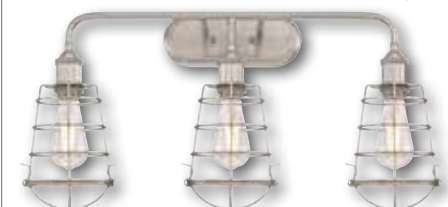

3 Light Wall

*63381 Oliver
Brushed Nickel Finish with Cage Shades
Height: 13.80" Width: 27.36" Extends: 8.56"
Use (3) Medium (E26) Base Lamps, 60 Watt Maximum

FIXTURE FAMILY
COORDINATING ITEMS AVAILABLE