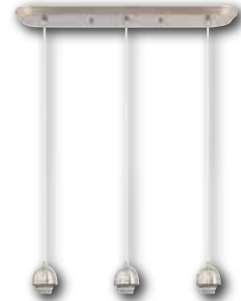

3 Light Mini Pendant

63012

Brushed Nickel Finish
Height: 55.00" Width: 23.50" Depth: 4.50"
Adjustable Cord: 50"
Use (3) Medium (E26) Base Lamps, 60 Watt Maximum