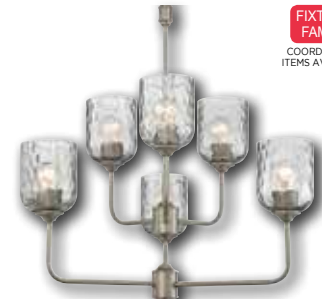

INTEGRATED DIMMABLE LED

FIXTURE FAMILY
COORDINATING ITEMS AVAILABLE

63298 Cava

Brushed Nickel Finish with Bubble Glass
Height: 42.28" Width: 24.02" Depth: 13.78"
Includes 6 x 5.75 Watt Integrated LEDs
Includes (6) 9.5" long rods.

FIXTURE FAMILY
COORDINATING ITEMS AVAILABLE

63263 Basset

Dark Pewter Finish with Smoke Grey Hammered Glass
Height: 30.39" Diameter: 27.95" Chain: 36" Cord: 60"
Use (6) Medium (E26) Base Lamps, 60 Watt Maximum