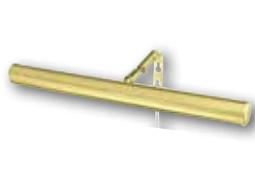

14" Picture Light
75053
Antique Brass Finish
Height: 4.00" Width: 14.50"
Extends from Wall: 6.00"
Includes (2) T6, 15 Watt Frost Lamps
(WL Lamp #03723)