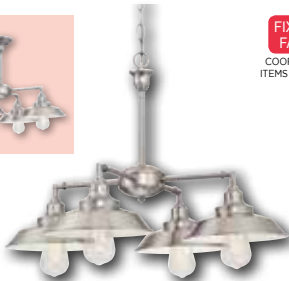

4 Light Chandelier/Semi-Flush

*63545 Iron Hill
Brushed Nickel Finish with Metal Shades
Height: 16.34" Diameter: 25.16" Chain: 36" Cord: 60"
Use (4) Medium (E26) Base Lamps, 60 Watt Maximum

FIXTURE FAMILY
COORDINATING ITEMS AVAILABLE