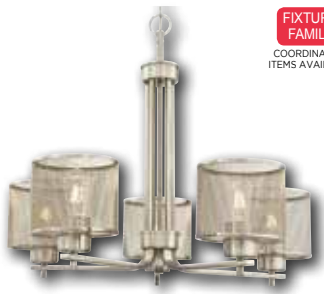

New!

FIXTURE FAMILY
COORDINATING ITEMS AVAILABLE

63527 Chaddsford

Champagne Brass Finish with Frosted Glass
Height: 37.24" Width: 22.72" Depth: 15.83"
Use (6) Candelabra (E12) Base Lamps, 60 Watt Maximum
Includes (4) 9.5" and (4) 4.75" long rods

New!

FIXTURE FAMILY
COORDINATING ITEMS AVAILABLE

63531 Chaddsford

Brushed Nickel Finish with Frosted Glass
Height: 37.24" Width: 22.72" Depth: 15.83"
Use (6) Candelabra (E12) Base Lamps, 60 Watt Maximum
Includes (4) 9.5" and (4) 4.75" long rods

FIXTURE FAMILY
COORDINATING ITEMS AVAILABLE

63253 Byron

Brushed Nickel Finish with Smoke Grey Glass Globes
Height: 21.75" Diameter: 31.85"
Use (6) Medium (E26) Base Lamps, 60 Watt Maximum
Includes (3) 9.5" long rods