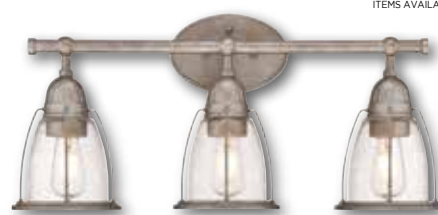

3 Light Wall