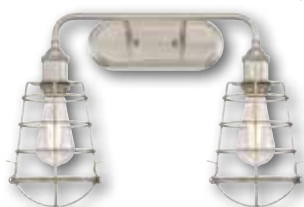

*63368 Nathaniel
Brushed Nickel Finish with Angled Bell Cage Shades
Height: 12.20" Width: 28.74" Extends: 9.10"
Use (3) Medium (E26) Base Lamps, 60 Watt Maximum

FIXTURE FAMILY
COORDINATING ITEMS AVAILABLE

2 Light Wall

*63364 Oliver
Brushed Nickel Finish with Cage Shades
Height: 13.80" Width: 18.70" Extends: 8.45"
Use (2) Medium (E26) Base Lamps, 60 Watt Maximum

FIXTURE FAMILY
COORDINATING ITEMS AVAILABLE