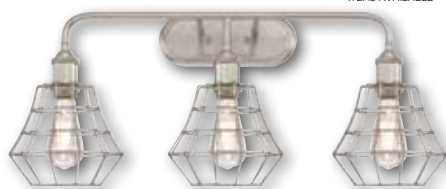

*63366 Nathaniel
Oil Rubbed Bronze Finish with Matte Black Angled Bell Cage Shades
Height: 12.20" Width: 28.70" Extends: 9.10"
Use (3) Medium (E26) Base Lamps, 60 Watt Maximum

FIXTURE FAMILY
COORDINATING ITEMS AVAILABLE

3 Light Wall