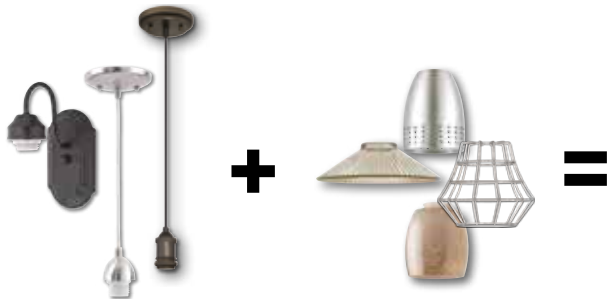

DesignerYou® YOUR LIGHT, YOUR CHOICE...

Customizable fixtures inspire creativity for quick and easy home upgrades. It's as easy as 1-2-3. Imagine the endless opportunities to design and combine lighting to match any style.

Choose Your
Fixture and Finish...

Choose
Your Shade...