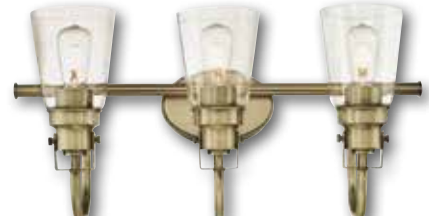

3 Light Wall

**63340 Ashton
Antique Brass Finish
with Clear Seeded Glass
Height: 11.93" Width: 24.02" Extends: 8.66"
Use (3) Medium (E26) Base Lamps, 60 Watt Maximum

FIXTURE FAMILY
COORDINATING ITEMS AVAILABLE