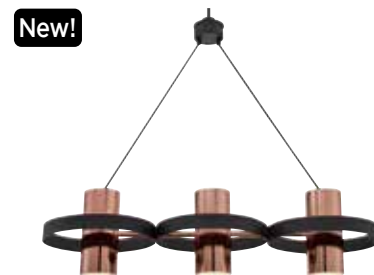

63690 Exton
3 Light Chandelier
Distressed Aluminum Finish
Gun Metal Shades
Height: 22.00" Diameter: 22.56"
Use (3) Medium (E26) Base Lamps, 60 Watt Maximum
Includes (2) 9.5" and (2) 4.75" long rods

New!