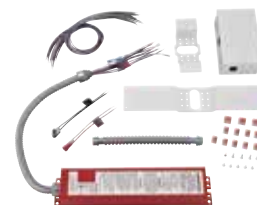

*6563x6915
Battery Backup
for High Bay Linear Fixtures 65634, 65635, 65636, 65637
Height: 2.19" Width: 10.08" Depth: 2.17"

* SPECIAL ORDER ITEM
CALL YOUR WESTINGHOUSE LIGHTING REPRESENTATIVE FOR ADDITIONAL INFORMATION

LED LIGHT SOURCE SPECIFICATIONS

Item No.	Volts	Energy Used (Watts)	Light Appearance (Kelvin)	Diffuser Type	Lumens	CRI	Average Rated Hours
65634	120-277	110	5000 (Daylight)	Frosted Acrylic	14300	80	50000
65635	120-277	160	5000 (Daylight)	Frosted Acrylic	20800	80	50000
65636	120-277	160	5000 (Daylight)	Frosted Acrylic	20800	80	50000
65637	120-277	225	5000 (Daylight)	Frosted Acrylic	29250	80	50000