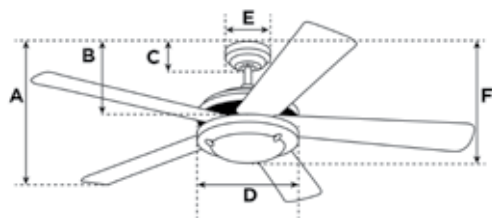

- A. Ceiling to bottom of blade
- B. Ceiling to bottom of switch housing
- C. Ceiling to bottom of canopy
- D. Width of motor housing
- E. Width of canopy
- F. Ceiling to bottom of light kit

Family Name	Size of Down Rod Included	A	B	C	D	E	F
Alloy	3/4" X 4"	6.38"	11.00"	2.50"	6.75"	5.13"	11.75"
Alloy II	3/4" X 4"	10.00"	11.42"	2.44"	7.09"	5.12"	13.90"
Alloy LED	3/4" X 4"	8.07"	11.42"	2.44"	7.05"	5.12"	13.19"
Alta Vista	3/4" X 4"	10.83"	8.39"	2.44"	7.87"	5.12"	13.70"
Arcadia	3/4" X 4"	9.38"	11.00"	2.00"	9.75"	5.88"	14.00"
Barnett	3/4" X 4"	11.81"	12.60"	2.20"	11.42"	5.98"	21.26"
Bendan	3/4" X 4"	11.42"	7.87"	2.44"	10.24"	5.12"	14.17"
Bendan LED	3/4" X 4"	11.42"	7.87"	2.44"	10.24"	5.12"	14.17"
Brentford	3/4" X 4"	9.96"	11.65"	2.06"	12.36"	5.83"	18.78"
Carla	N/A	9.75"	N/A	N/A	7.75"	N/A	11.00"
Carolina LED	N/A	6.88"	9.75"	N/A	11.10"	N/A	13.75"
Casanova	N/A	8.00"	8.50"	N/A	11.00"	N/A	N/A
Casanova Supreme	N/A	8.27"	9.05"	N/A	8.90"	N/A	15.35"
Cassidy	3/4" X 4"	11.22"	11.81"	2.09"	8.58"	5.12"	16.54"
Castle LED	3/4" X 6"	11.43"	12.63"	2.40"	10.49"	5.13"	15.98"
Cayuga	3/4" X 6"	13.78"	11.54"	2.56"	10.63"	5.12"	17.13"
Chambers	3/4" X 6"	12.20"	10.43"	2.52"	9.09"	5.12"	20.28"
Cliff	3/4" X 6"	15.35"	9.06"	2.52"	10.28"	5.12"	18.11"
Comet (Outdoor)	3/4" X 4"	11.00"	12.60"	2.40"	11.30"	5.10"	14.40"
Comet	3/4" X 4"	11.88"	14.25"	2.25"	11.50"	5.13"	14.25"
Contempra	N/A	7.48"	7.48"	N/A	10.24"	N/A	N/A
Contempra IV	N/A	7.13"	8.13"	N/A	11.50"	N/A	13.00"
Contempra Trio	N/A	9.45"	9.84"	N/A	10.24"	N/A	15.35"
Contractor Choice	3/4" X 4"	10.25"	11.25"	2.25"	9.00"	5.25"	N/A
Damen	3/4" X 8"	12.40"	11.02"	2.06"	7.87"	5.86"	16.54"
Deacon	3/4" X 4"	11.81"	12.60"	2.44"	11.02"	5.12"	N/A
Desoto	3/4" X 6"	13.39"	13.78"	2.56"	8.27"	5.12"	15.75"
Elite	3/4" X 4"	9.63"	12.63"	2.13"	9.00"	5.25"	16.63"
Fairview	3/4" X 4"	12.25"	13.00"	2.38"	11.00"	5.13"	18.88"
Graham	3/4" X 6"	12.99"	10.63"	2.24"	7.64"	5.12"	18.50"
Great Falls	3/4" X 4"	10.75"	12.76"	2.72"	7.87"	5.20"	20.08"
Hadley	N/A	5.13"	6.75"	N/A	8.46"	N/A	10.75"