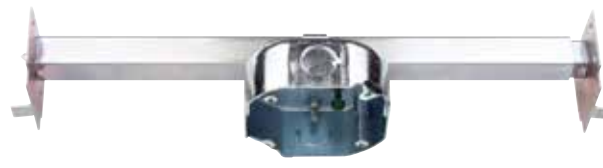

♦ **01525 (0152511 Bulk Packed)**
Saf-T-Bar® Fan/Fixture Support Brace and Box
Box Depth 1-1/2"
Heavy Duty, 15.5 Cubic Inch Dual Mount* Electrical Box
6 Knockouts for Conduit or Romex®
Can be used with Engineered Truss

Mounting Hardware