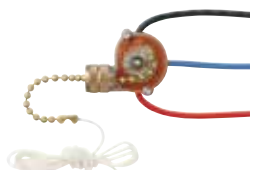

77052
3-Way Fan Light Switch
with Polished Brass Finish Pull Chain
3 Wire, Single Pole Switch
2' Braided Cord
3A, 250 VAC
6A, 125 VAC