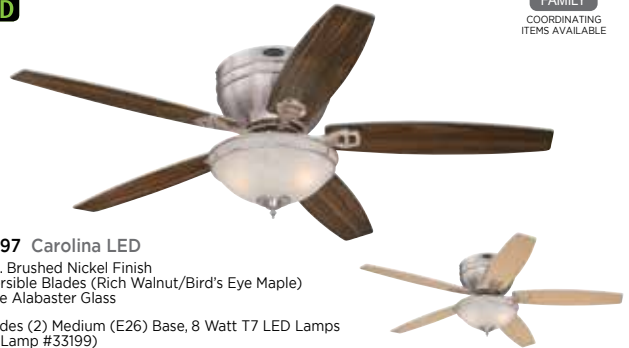

72096 Carolina LED
52 in. Oil Rubbed Bronze Finish
Reversible Blades (Applewood/Cherry)
Amber Alabaster Glass

Includes (2) Medium (E26) Base, 8 Watt T7 LED Lamps
(WL Lamp #33199)
Pull Chains Included

FAN FAMILY
COORDINATING ITEMS AVAILABLE