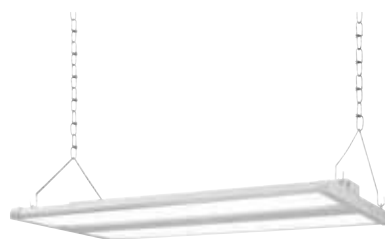

65635 Linear High Bay
2 ft. 160 Watt LED Linear High Bay Fixture
White Finish
with Frosted Acrylic Diffuser
Height: 2.25" Width: 23.75" Depth: 17.25"
Includes 160 Watt Integrated LED

New!