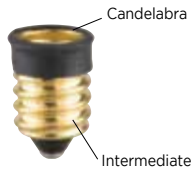

***22411**
70361
Socket Adapter Enlarger
Enlarges Candelabra Base to Medium Base
75 Watts Max., 125 Volts

***22402**
Socket Adapter Reducer
Reduces German or Italian Base to Candelabra Size
With Rubber Ring
75 Watts Max., 120 Volts