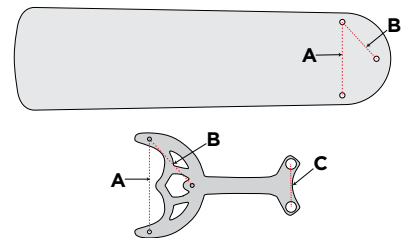

FAN BLADE HOLE DIMENSIONS

Reference fan blade hole dimensions listed below when ordering replacement fan blade arms shown on page 97.
(Item numbers - 77400, 77401, 77402, 77405, 77406, 77407, 77409 and 77417).

FAN BLADE HOLE DIMENSIONS		
Dimension	52" Parts	42" Parts
A	3 1/16"	3 1/2"
B	2 3/4"	2 5/8"
C	2 1/16"	1 1/2"