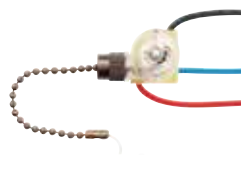

77023
Fan Light Switch
with Polished Brass Finish Pull Chain
2 Wire, Single Pole Switch
3' Braided Cord
3A, 250 VAC
6A, 125 VAC

77287
Fan Light Switch
with Antique Brass Finish Pull Chain
2 Wire, Single Pole Switch
3' Braided Cord
3A, 250 VAC
6A, 125 VAC