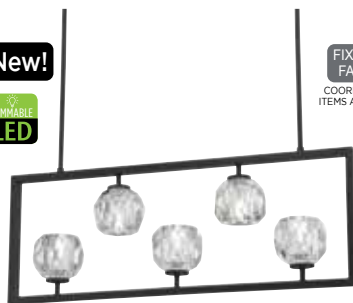

63672 Zoa
5 Light LED Chandelier
Matte Brushed Gun Metal Finish
Crystal Glass
Height: 11.50" Width: 29.92" Depth: 6.30"
Includes (5) G9 Lamps, 5 Watt LED (WL Lamp #51640)
Includes (2) 9.5" and (2) 4.75" long rods

INTEGRATED
DIMMABLE
LED

FIXTURE
FAMILY
COORDINATING
ITEMS AVAILABLE