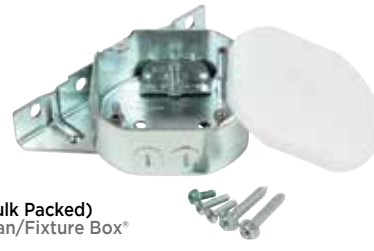

REMODEL
USE

- **01250 (0125011 Bulk Packed)**
  Sidemount Plus Fan/Fixture Box*
  Box Depth 1-1/2"
  Heavy Duty, 15.5 Cubic Inch Dual Mount* Electrical Box
  3 Knockouts for Conduit or Romex*
  Removable Sidemount Bracket