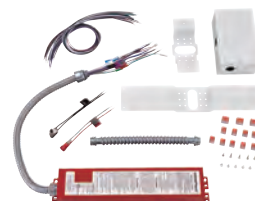

*6563X6915
Battery Backup
for High Bay Linear Fixtures 65634, 65635, 65636, 65637
Height: 2.19" Width: 10.08" Depth: 2.17"

*SPECIAL ORDER ITEM
CALL YOUR WESTINGHOUSE LIGHTING REPRESENTATIVE FOR ADDITIONAL INFORMATION

LED LIGHT SOURCE SPECIFICATIONS

Item No.	Volts	Energy Used (Watts)	Light Appearance (Kelvin)	Diffuser Type	Brightness (Lumens)	CRI	Average Rated Hours
65634	120-277	110	5000 (Daylight)	Frosted Acrylic	14300	80	50000
65635	120-277	160	5000 (Daylight)	Frosted Acrylic	20800	80	50000
65636	120-277	160	5000 (Daylight)	Frosted Acrylic	20800	80	50000
65637	120-277	225	5000 (Daylight)	Frosted Acrylic	29250	80	50000