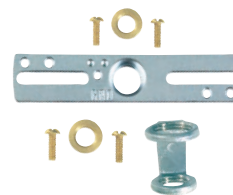

70110
4" Crossbar Kit
Tapped 1/8"-IP
35 lb. Load Rating
Includes:
• 1 Crossbar 4" Long
• 1 3/8"-IP x 1/4"-IP Reducing Hickey
• 1 1/4"-IP x 1/8"-IP Reducing Bushing
• 2 8-32 x 1/2" Mounting Screws