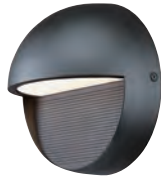

New!

INTEGRATED DIMMABLE LED

DARK SKY FRIENDLY

ADA COMPLIANT

65790 Winslett
Dimmable LED Wall Fixture
Textured Black Finish
Frosted Glass

Height: 6.25" Width: 6.25" Extends: 3.50"
Height from Center of Outlet Box: 3.00"
Back Plate: D: 6.25"