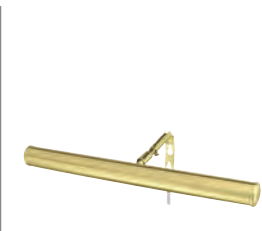

75051
14" Picture Light
Polished Brass Finish
Height: 4.00" Width: 14.50"
Extends: 6.00"
Adjustable Cord: 96"
Includes (2) T6, 15 Watt Frost Lamps
(WL Lamp #03723)

1. All picture lights include:
2. 8' Cord Set
   - Adjustable Neck and Shade
   - In-line On/Off Switch
   - Polarized Plug
   - Mounting Hardware

LED LIGHT SOURCE SPECIFICATIONS

Item No.	Number of Lamps	Energy Used (Watts)	Equiv. Incand. Wattage	Light Appearance (Kelvin)	Brightness (Lumens)	CRI	Average Rated Hours	Life in Years*	Est. Yearly Energy Cost **
75002	*	2	15	3000 (Warm White)	100	90	35000	31.9	$0.24
75001	*	2	15	3000 (Warm White)	100	90	35000	31.9	$0.24
75005	*	2	15	3000 (Warm White)	100	90	35000	31.9	$0.24
75004	*	4	30	3000 (Warm White)	206	90	35000	31.9	$0.48
75003	*	4	30	3000 (Warm White)	206	90	35000	31.9	$0.48
75006	*	4	40	3000 (Warm White)	430	90	35000	31.9	$0.48

For a complete list of compatible dimmers, visit www.westinghouselighting.com.
* Integrated LED Light Source

*Based on 3hrs./day **Based on operating 3hrs./day 11¢/kWh