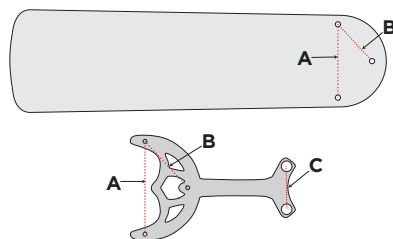

FAN BLADE HOLE DIMENSIONS

Reference fan blade hole dimensions listed below when ordering replacement fan blade arms shown on page 94. (Item numbers - 77400, 77401, 77402, 77405, 77406, 77407, 77409 and 77417).

FAN BLADE HOLE DIMENSIONS		
Dimension	52" Parts	42" Parts
A	3¹⁵/₁₆"	3¹/₂"
B	2³/₄"	2⁵/₈"
C	2¹/₁₆"	1¹/₂"