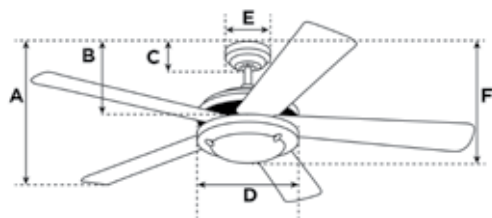

- A. Ceiling to bottom of blade
- B. Ceiling to bottom of switch housing
- C. Ceiling to bottom of canopy
- D. Width of motor housing
- E. Width of canopy
- F. Ceiling to bottom of light kit

Family Name	Size of Down Rod Included	A	B	C	D	E	F
Alloy	3/4" X 4"	6.38"	11.00"	2.50"	6.75"	5.13"	11.75"
Alloy II	3/4" X 4"	10.00"	11.42"	2.44"	7.09"	5.12"	13.90"
Alloy LED	3/4" X 4"	8.07"	11.42"	2.44"	7.05"	5.12"	13.19"
Alta Vista	3/4" X 4"	10.83"	8.39"	2.44"	7.87"	5.12"	13.70"
Arcadia	3/4" X 4"	9.38"	11.00"	2.00"	9.75"	5.88"	14.00"
Barnett	3/4" X 4"	11.81"	12.60"	2.20"	11.42"	5.98"	21.26"
Bendan	3/4" X 4"	11.42"	7.87"	2.44"	10.24"	5.12"	14.17"
Bendan LED	3/4" X 4"	11.42"	7.87"	2.44"	10.24"	5.12"	14.17"
Brentford	3/4" X 4"	9.96"	11.65"	2.06"	12.36"	5.83"	18.78"
Carla	N/A	9.75"	N/A	N/A	7.75"	N/A	11.00"
Carolina LED	N/A	6.88"	9.75"	N/A	11.10"	N/A	13.75"
Casanova	N/A	8.00"	8.50"	N/A	11.00"	N/A	N/A
Casanova Supreme	N/A	8.27"	9.05"	N/A	8.90"	N/A	15.35"
Cassidy	3/4" X 4"	11.22"	11.81"	2.09"	8.58"	5.12"	16.54"
Castle LED	3/4" X 6"	11.43"	12.63"	2.40"	10.49"	5.13"	15.98"
Cayuga	3/4" X 6"	13.78"	11.54"	2.56"	10.63"	5.12"	17.13"
Chambers	3/4" X 6"	12.20"	10.43"	2.52"	9.09"	5.12"	20.28"
Cliff	3/4" X 6"	15.35"	9.06"	2.52"	10.28"	5.12"	18.11"
Comet (Outdoor)	3/4" X 4"	11.00"	12.60"	2.40"	11.30"	5.10"	14.40"
Comet	3/4" X 4"	11.88"	14.25"	2.25"	11.50"	5.13"	14.25"
Contempra	N/A	7.48"	7.48"	N/A	10.24"	N/A	N/A
Contempra IV	N/A	7.13"	8.13"	N/A	11.50"	N/A	13.00"
Contempra Trio	N/A	9.45"	9.84"	N/A	10.24"	N/A	15.35"
Contractor Choice	3/4" X 4"	10.25"	11.25"	2.25"	9.00"	5.25"	N/A
Crescent Cove	3/4" X 9"	11.99"	10.63"	2.13"	10.43"	5.91"	17.43"
Damen	3/4" X 8"	12.40"	11.02"	2.06"	7.87"	5.86"	16.54"
Deacon	3/4" X 4"	11.81"	12.60"	2.44"	11.02"	5.12"	N/A
Desoto	3/4" X 6"	13.39"	13.78"	2.56"	8.27"	5.12"	15.75"
Elite	3/4" X 4"	9.63"	12.63"	2.13"	9.00"	5.25"	16.63"
Evan	3/4" X 6"	13.58"	13.94"	2.06"	7.72"	5.85"	15.96"
Fairview	3/4" X 4"	12.25"	13.00"	2.38"	11.00"	5.13"	18.88"
Graham	3/4" X 6"	12.99"	10.63"	2.24"	7.64"	5.12"	18.50"
Hadley	N/A	5.13"	6.75"	N/A	8.46"	N/A	10.75"
Halley	N/A	9.45"	2.95"	2.95"	9.45"	9.06"	13.78"
Harmony	3/4" X 6"	10.63"	12.75"	2.00"	7.50"	6.00"	17.13"
Harrison	3/4" X 4"	10.75"	12.76"	2.72"	7.87"	5.20"	20.08"
Jax (78003)	1/2" X 12"	17.32"	15.55"	2.44"	7.72"	5.13"	N/A