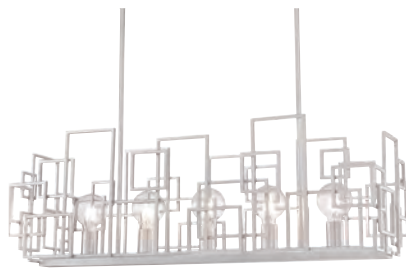

65761 Camryn
16 Light Chandelier
Brushed Brass Finish
Height: 9.75" Diameter: 26.00"
Use (16) Candelabra (E12) Base Lamps, 40 Watt Maximum
Includes (2) 9.5" and (2) 4.75" long rods

65760 Spencer
6 Light Chandelier
Matte Black Finish
with Antique Brass Accents
Height: 16.25" Diameter: 23.50"
Use (6) Medium (E26) Base Lamps, 60 Watt Maximum
Includes (2) 9.5" and (2) 4.75" long rods

FIXTURE
FAMILY
COORDINATING
ITEMS AVAILABLE

65758 Sirino
6 Light Chandelier
Matte Black Finish
with Metallic Bronze Accents
Height: 12.25" Diameter: 23.25"
Use (6) Medium (E26) Base Lamps, 60 Watt Maximum
Includes (2) 9.5" and (2) 4.75" long rods

65762 Reeves
6 Light Chandelier
Matte Black Finish
Smoke Grey Glass
Height: 15.75" Width: 39.25" Depth: 9.75"
Use (6) Medium (E26) Base Lamps, 60 Watt Maximum
Includes (4) 9.5" and (4) 4.75" long rods