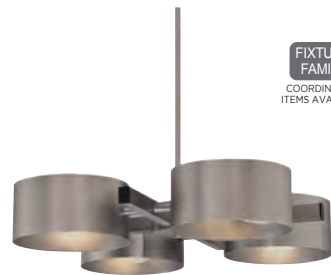

63687 Zaro
4 Light Chandelier
Dark Pewter Finish
Height: 4.25" Square: 22.50"
Use (4) Medium (E26) Base Lamps, 60 Watt Maximum
Includes (2) 9.5" and (2) 4.75" long rods