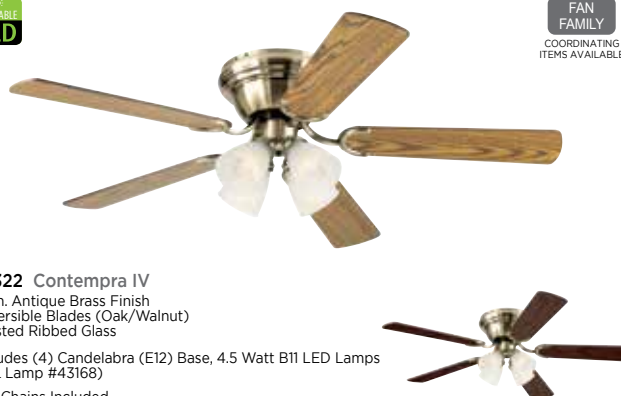

72321 Contempra IV
52 in. Oil Rubbed Bronze Finish
Reversible Blades (Dark Cherry/Walnut)
Frosted Ribbed Glass

FAN FAMILY
COORDINATING
ITEMS AVAILABLE

72322 Contempra IV
52 in. Antique Brass Finish
Reversible Blades (Oak/Walnut)
Frosted Ribbed Glass

Includes (4) Candelabra (E12) Base, 4.5 Watt B11 LED Lamps
(WL Lamp #43168)
Pull Chains Included