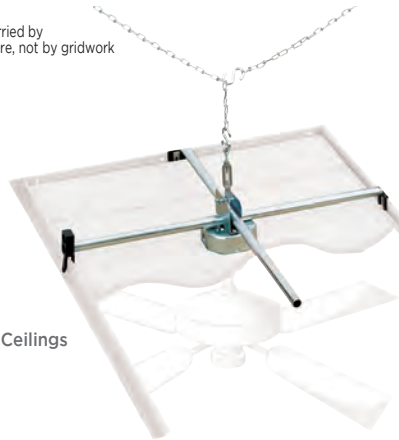

SAF-T-GRID®

All weight is carried by
building structure, not by gridwork

SUSPENDED CEILING
APPLICATIONS

Turnbuckle for easy
height adjustment

- **01070**
  Saf-T-Grid® Fan/Fixture Support Brace and Box for Suspended Ceilings
  Box Depth 1.5"
  Heavy Duty, 15.5 Cubic Inch Dual Mount* Electrical Box
  6 Knockouts for Conduit or Romex®
  Fits 2' x 2' and 2' x 4' ceiling tile gridwork

Mounting Hardware

- For fixture support of 70 lbs. or less. / Acceptable for fan support of 70 lbs. or less.
- For fixture support of 150 lbs. or less. / Acceptable for fan support of 70 lbs. or less.
- For fixture support of 50 lbs. or less. / Acceptable for fan support of 50 lbs. or less.
- Dual Mount = Box is threaded for 8-32 (ideal for box covers and light weight fixtures) and 10-24 screws (ideal for heavier fixtures and fans).