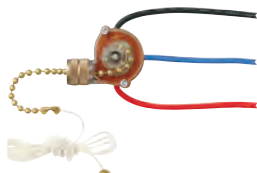

77052
3-Way Fan Light Switch
with Polished Brass Finish Pull Chain
3 Wire, Single Pole Switch
2' Braided Cord
3A, 250 VAC
6A, 125 VAC