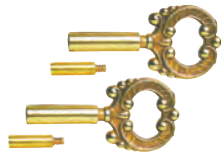

70160
2 Socket Keys
Brass Finish
With 1/2" Extensions
Tapped 5/16"-F x 5/16"-M