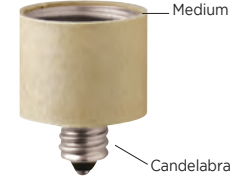

*** 22411**
70361
Socket Adapter Enlarger
Enlarges Candelabra Base to
Medium Base
75 Watts Max., 125 Volts

*** 22402**
Socket Adapter Reducer
Reduces German or Italian Base
to Candelabra Size
With Rubber Ring
75 Watts Max., 120 Volts