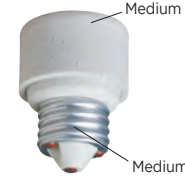

* 22150
70364
Porcelain Socket Extender
Medium Base
660 Watts Max., 250 Volts
Extension - 1/4"
Overall Length - 2 1/4"