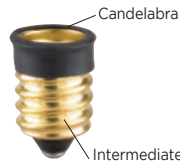

*** 22411**
70361
Socket Adapter Enlarger
Enlarges Candelabra Base to
Medium Base
75 Watts Max., 125 Volts

*** 22402**
Socket Adapter Reducer
Reduces German or Italian Base
to Candelabra Size
With Rubber Ring
75 Watts Max., 120 Volts