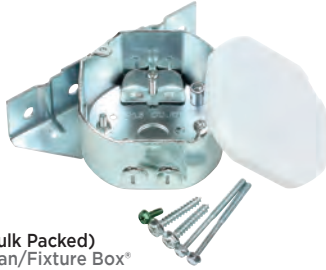

SIDEMOUNT PLUS FAN BOX®

REMODEL
USE

- **01240 (0124011 Bulk Packed)**
  Sidemount Plus Fan/Fixture Box®
  Box Depth 2.13"
  Heavy Duty, 21.5 Cubic Inch Dual Mount* Electrical Box
  3 Knockouts for Conduit or Romex®
  Removable Sidemount Bracket
  Larger Box for Increased Wire Capacity