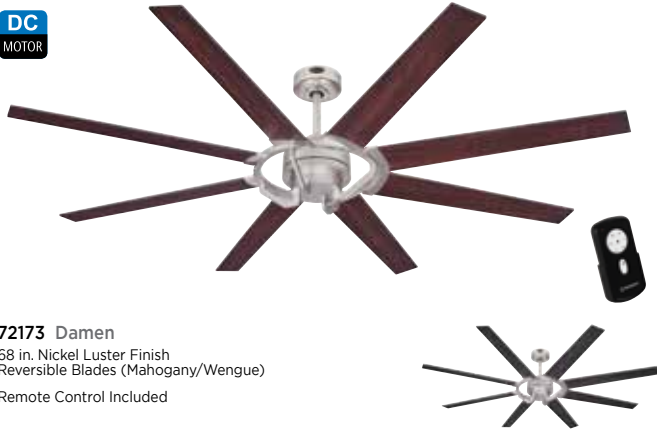

DC MOTOR

72173 Damen
68 in. Nickel Luster Finish
Reversible Blades (Mahogany/Wengue)
Remote Control Included

INTEGRATED DIMMABLE LED