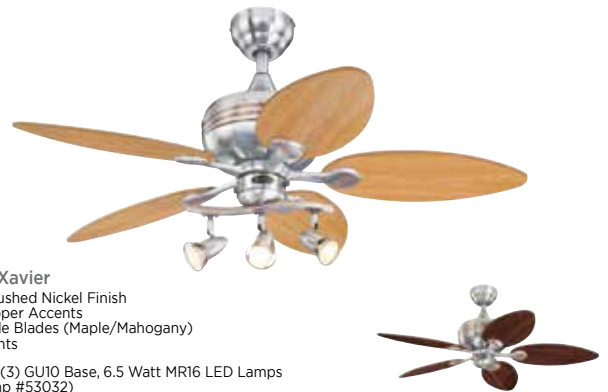

72331 Xavier
44 in. Brushed Nickel Finish
with Copper Accents
Reversible Blades (Maple/Mahogany)
Spot Lights

Includes (3) GU10 Base, 6.5 Watt MR16 LED Lamps
(WL Lamp #53032)
Pull Chains Included

LED LIGHT SOURCE SPECIFICATIONS

Item No.	Number of Lamps	Energy Used (Watts)[†]	Equiv. Incand. Wattage[†]	Light Appearance (Kelvin)	Brightness (Lumens)[†]	CRI	Average Rated Hours	Life in Years*	Est. Yearly Energy Cost ***
72230[†]	2	4.5	60	2700 (Warm White)	500	80	15000	13.6	$0.54
72311[†]	2	4.5	60	2700 (Warm White)	500	80	15000	13.6	$0.54
72358[†]	3	6.5	50	3000 (Warm White)	500	80	25000	22.8	$0.78
72179[†]	2	9.8	60	2700 (Warm White)	800	80	25000	22.8	$1.18
72357[†]	3	6.5	50	3000 (Warm White)	500	80	25000	22.8	$0.78
72331[†]	3	6.5	50	3000 (Warm White)	500	80	25000	22.8	$0.78

For a complete list of compatible dimmers, visit www.westinghouselighting.com.
[†] Values are per lamp.

*Based on 3hrs./day **Based on operating 3hrs./day 11¢/kWh