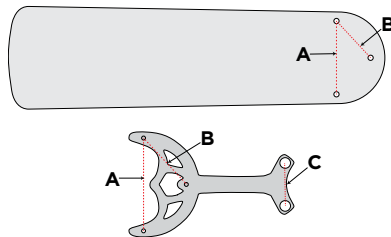

FAN BLADE HOLE DIMENSIONS

Reference fan blade hole dimensions listed below when ordering replacement fan blade arms shown above.
(Item numbers - 77401, 77402, 77406, and 77417).

FAN BLADE HOLE DIMENSIONS		
Dimension	52" Parts	42" Parts
A	3¹⁵/₁₆"	3¹/₂"
B	2³/₄"	2⁵/₈"
C	2¹/₁₆"	1¹/₂"