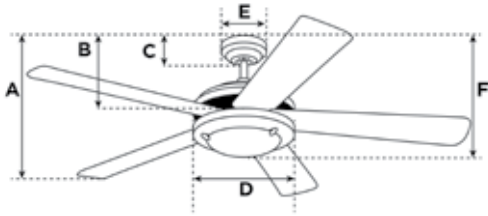

- A. Ceiling to bottom of blade
- B. Ceiling to bottom of switch housing
- C. Ceiling to bottom of canopy
- D. Width of motor housing
- E. Width of canopy
- F. Ceiling to bottom of light kit

Family Name	Size of Down Rod Included	A	B	C	D	E	F
Alloy	3/4 X 4"	6.38"	11.00"	2.50"	6.75"	5.13"	11.75"
Alloy II	3/4 X 4"	10.00"	11.42"	2.44"	7.09"	5.12"	13.90"
Alloy LED	3/4 X 4"	8.07"	11.42"	2.44"	7.05"	5.12"	13.19"
Alta Vista	3/4 X 4"	10.83"	8.39"	2.44"	7.87"	5.12"	13.70"
Arcadia	3/4 X 4"	9.38"	11.00"	2.00"	9.75"	5.88"	14.00"
Barnett	3/4 X 4"	11.81"	12.60"	2.20"	11.42"	5.98"	21.26"
Bendan	3/4 X 4"	11.42"	7.87"	2.44"	10.24"	5.12"	14.17"
Bendan LED	3/4 X 4"	11.42"	7.87"	2.44"	10.24"	5.12"	14.17"
Brentford	3/4 X 4"	9.96"	11.65"	2.06"	12.36"	5.83"	18.78"
Brinley	3/4 X 6"	10.90"	14.84"	2.13"	7.68"	5.90"	14.85"
Carla	N/A	9.75"	N/A	N/A	7.75"	N/A	11.00"
Carolina LED	N/A	6.88"	9.75"	N/A	11.10"	N/A	13.75"
Casanova	N/A	8.00"	8.50"	N/A	11.00"	N/A	N/A
Casanova Supreme	N/A	8.27"	9.05"	N/A	8.90"	N/A	15.35"
Cassidy	3/4 X 4"	11.22"	11.81"	2.09"	8.58"	5.12"	16.54"
Castle LED	3/4 X 6"	11.43"	12.63"	2.40"	10.49"	5.13"	15.98"
Cayuga	3/4 X 6"	13.78"	11.54"	2.56"	10.63"	5.12"	17.13"
Chambers	3/4 X 6"	12.20"	10.43"	2.52"	9.09"	5.12"	20.28"
Comet	3/4 X 4"	11.88"	14.25"	2.25"	11.50"	5.13"	14.25"
Contempra	N/A	7.48"	7.48"	N/A	10.24"	N/A	N/A
Contempra IV	N/A	7.13"	8.13"	N/A	11.50"	N/A	13.00"
Contempra Trio	N/A	9.45"	9.84"	N/A	10.24"	N/A	15.35"
Contractor Choice	3/4 X 4"	10.25"	11.25"	2.25"	9.00"	5.25"	N/A
Damen	3/4 X 8"	12.40"	11.02"	2.06"	7.87"	5.86"	16.54"
Deacon	3/4 X 4"	11.81"	12.60"	2.44"	11.02"	5.12"	N/A
Desoto	3/4 X 6"	13.39"	13.78"	2.56"	8.27"	5.12"	15.75"
Drake	3/4 X 4"	9.92"	12.25"	2.50"	7.88"	5.13"	16.06"
Elite	3/4 X 4"	9.63"	12.63"	2.13"	9.00"	5.25"	16.63"
Evan	3/4 X 6"	13.58"	13.94"	2.06"	7.72"	5.85"	15.96"
Fairview	3/4 X 4"	12.25"	13.00"	2.38"	11.00"	5.13"	18.88"
Hadley	N/A	5.13"	6.75"	N/A	8.46"	N/A	10.75"
Halley	N/A	9.45"	2.95"	2.95"	9.45"	9.06"	13.78"
Harmony	3/4 X 6"	10.63"	12.75"	2.00"	7.50"	6.00"	17.13"