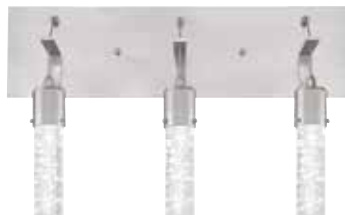

63721 Cava
22W 3 Light LED Wall Fixture
Brushed Nickel Finish
Bubble Glass
Height: 13.00" Width: 21.75" Extends: 5.50"
Includes (3) x 7.3 Watt Integrated LEDs

INTEGRATED DIMMABLE LED

MULTI-KELVIN

▲ **61121**
25W 1 Light LED Wall Fixture
with Color Temperature Selection
Brushed Nickel Finish
White Frosted Shade
Height: 4.50" Width: 24.75" Extends: 4.75"
Includes 25 Watt Integrated LED

INTEGRATED DIMMABLE LED

MULTI-KELVIN