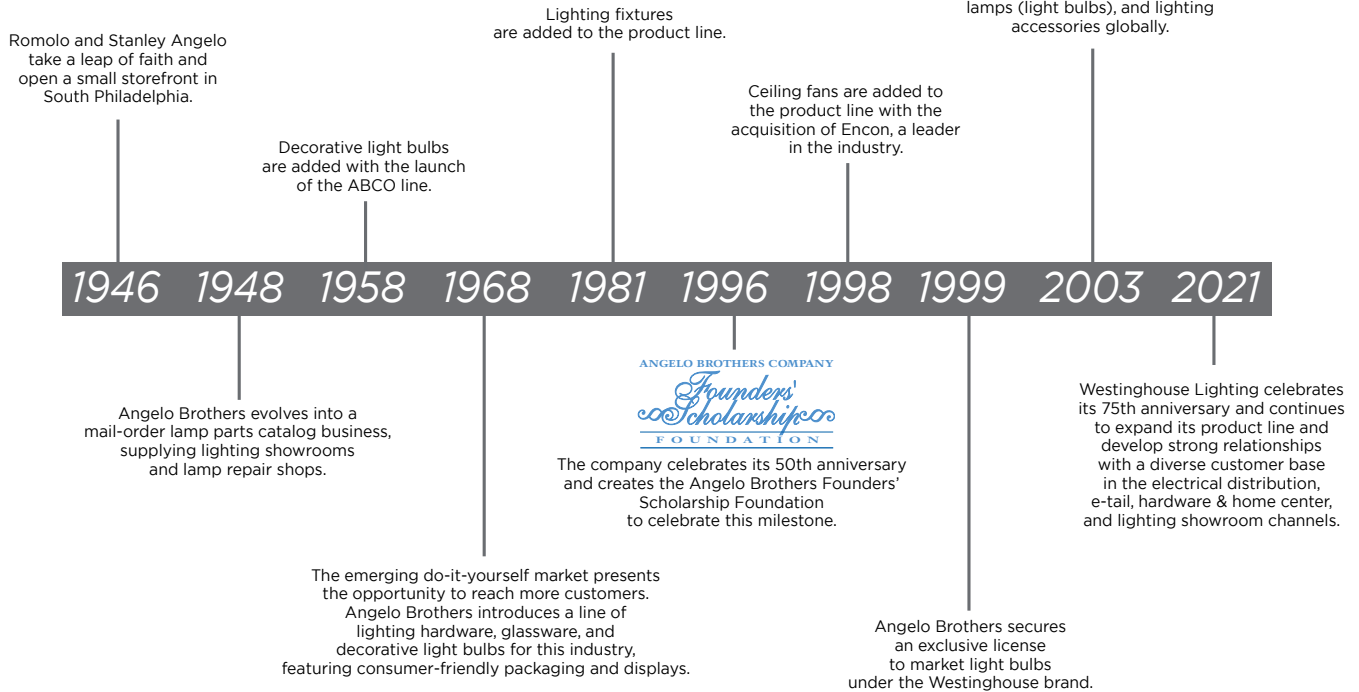

# A LEADER IN LIGHTING SINCE 1946

It all started in 1946 with two brothers and a small corner store in South Philadelphia. From this humble beginning, Angelo Brothers evolved into Westinghouse Lighting and the industry leader that we are today.

For over 75 years, our customers have always been our top priority. While our company has grown in both size and scope, we have remained committed to our core values of customer service, quality products, and sustainability.

Our Founders: Romolo & Stanley Angelo

We are proud to be one of the few privately held, multi-generational family businesses in the lighting manufacturing industry. Our team combines generations of experience with exceptional industry knowledge. As the only global lighting company to carry a complete line of lighting fixtures, ceiling fans, lamps, and lighting accessories, we are well-positioned to suit the ever-evolving needs of our residential and commercial customers alike.

Angelo Brothers rebrands as Westinghouse Lighting and begins marketing lighting fixtures, ceiling fans, lamps (light bulbs), and lighting accessories globally.