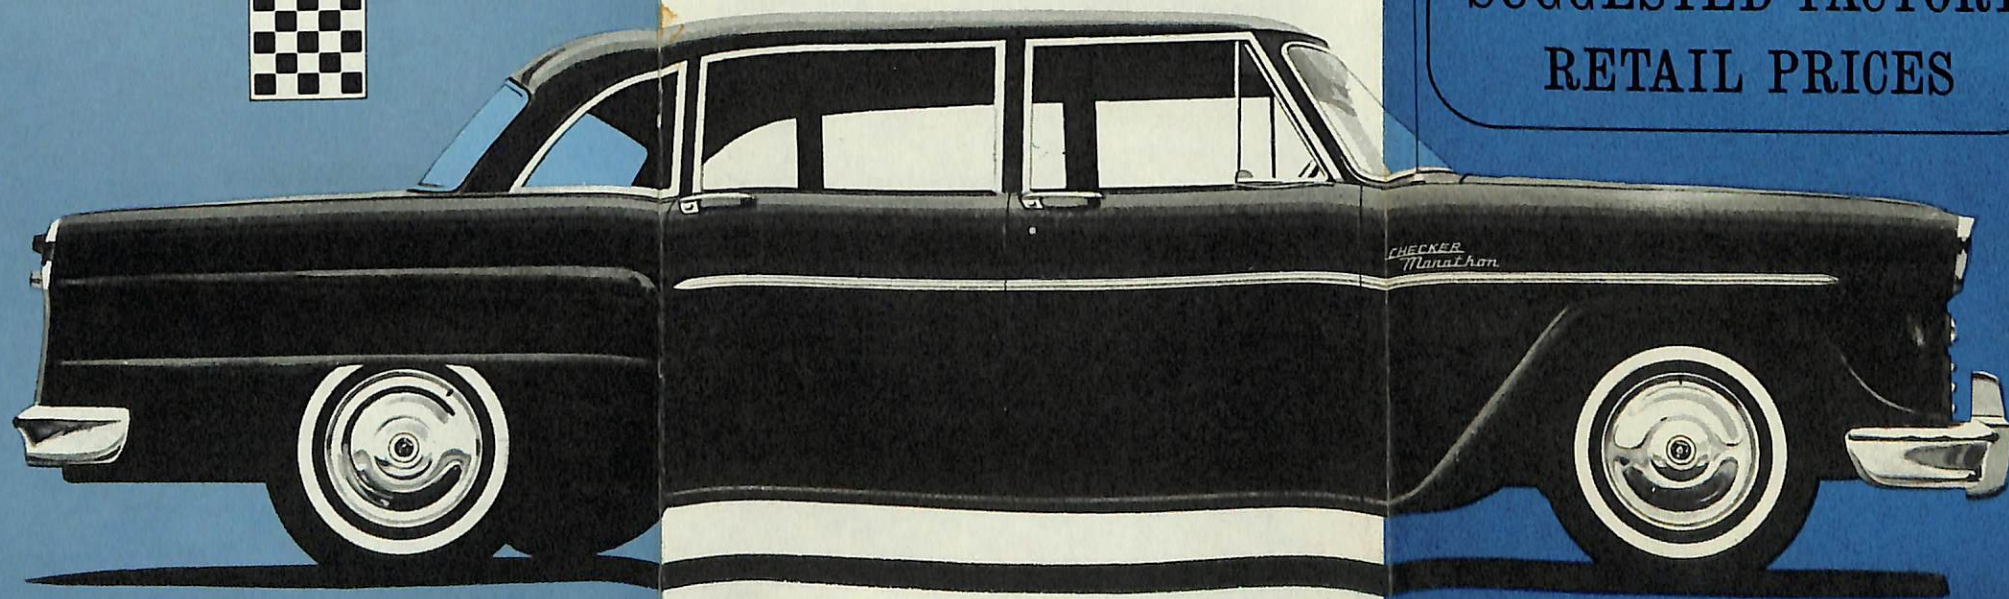

Checker Motors Corporation

Kalamazoo, Michigan

CHECKER 4 DOOR STATION WAGON

CHECKER LIMOUSINE

CHECKER

CHECKER
Marathon

**If your car is over
5 years old, get this:**

Checker Motors Corp. of Kalamazoo, Michigan has engineered and built a car that keeps its value year after year because the simple, classic design never changes. People who own a car 5 years or longer need the extra quality and extra strength that goes into every Checker car. The Checker Marathon is built simultaneously with the world famous Checker taxicab and features the higher, wider door openings, extra large interior, flat rear floor and a simple, uncluttered economy engine. Make sure you really like Checker before you buy . . . they last a long, long time.