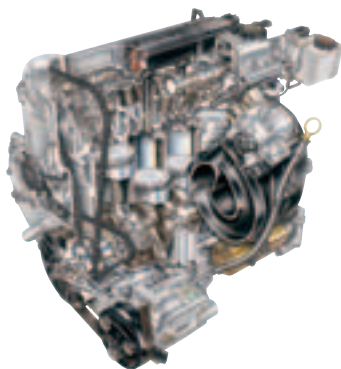

CAVALIER

LS Sport Coupe in Victory Red.

Optional audio system features a CD player with MP3 playback and XM Satellite Radio.*
*XM is available only in the 48 contiguous states. Activation and service fees extra. For more information, visit gm.xradio.com.

Cavalier's 2.2 liter four-cylinder ECOTEC engine delivers 140 hp for get-up-and-go performance.

Cavalier Coupe shown here in Rally Yellow with optional Sport Appearance Package.

2004 Chevy™ Cavalier

From sporty to savvy, two-door to four-door, Cavalier® tempts you to grab your gear and go with its high-tech stance, sleek design and 140-hp ECOTEC® engine. Could be one reason why it's the small car that millions of people depend on.