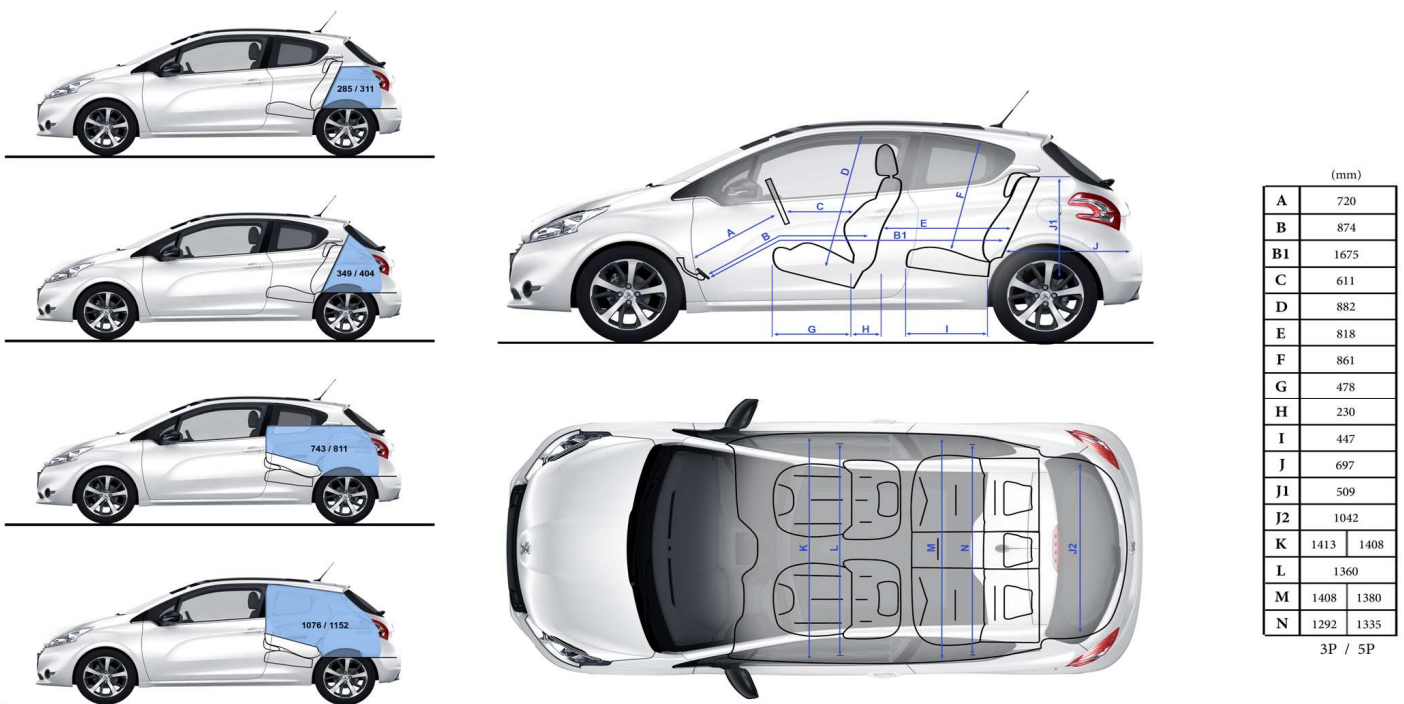

¹ = Performance measured in automatic mode

6.3 KNOW EVERYTHING ABOUT YOUR 208 - Dimensions

Exterior Dimensions (mm)

Interior Dimensions (mm)

7. CHOOSE YOUR ACCESSORIES

		RETAIL FITTED Price £ (ex. VAT)	RETAIL FITTED Price £ (inc. VAT 20%)
STYLING	LIGNE 'S' front skirts	£108.33	£129.99
	LIGNE 'S' side sill trims	£174.99	£209.99
	LIGNE 'S' lower rear diffuser	£141.66	£169.99
	Chequered roof stripe	£149.99	£179.99
	Chequered side stripe	£66.66	£79.99
	Chequered mirror caps	£108.33	£129.99
	Chequered interior mirror cover	£49.99	£59.99
	3 door rear quarter panel inserts - Chrome	£22.49	£26.99
	Chrome fog lamp trims	£83.33	£99.99
	Chrome mirror caps	£60.83	£72.99
	15" Argon alloy wheels - Not compatible with THP engine versions - excluding tyres	£716.99	£859.99
	16" Helium alloy wheels - Grey - excluding tyres	£641.66	£769.99
	16" Krypton alloy wheels - excluding tyres	£708.33	£849.99
	17" Oxygen alloy wheels - excluding tyres	£724.99	£869.99
TOURING	Roof bars - 65Kg capacity	£114.94	£137.93
	Roof mounted cycle attachment for use with Peugeot roof bars. Prices from	£46.05	£55.26
	Luggage box. Available in a range of sizes from 280 to 430 litre capacity. Prices from	£204.31	£245.17
	Fixed swan neck towbar c/w double electrics, cover & towball	£399.99	£479.99
	Rear door side window sunblind - set of 2	£37.00	£44.40
	Rear window sunblind	£37.00	£44.40
	Dog guard	£124.99	£149.99
PROTECTION	Rubber mat set	£40.52	£48.62
	Standard carpet mat set	£24.17	£29.00
	Velour carpet mat set	£37.00	£44.40
	Thermo formed flexi boot tray	£25.16	£30.19
	Carpet boot mat	£26.42	£31.70
	Boot sill protector	£27.49	£32.99
	Styled mud flaps - front and rear set	£91.66	£109.99
IN-CAR TECHNOLOGY	Supertooth One hands free kit	£55.65	£66.78
	Twin-screen DVD player system	£309.38	£371.26
	DVD player support	£46.75	£56.10
	Additional USB hub	116.66	139.99
	Single CD Player for multifunction colour touchscreen units only	199.99	239.99
CHILD SAFETY	Romer "Baby Safe Plus" baby seat - up to 12 months (0 to 13kg)*	£169.07	£177.52
	Fair ISOFIX child seat (0 to 18kg)*	£279.33	£293.30
	Romer Duo ISOFIX Plus Child Seat*	£329.25	£345.71
	Kiddy Life child seat*	£183.52	£192.70
	Child booster cushion - 4 to 11 years*	£27.69	£29.07
	Child booster cushion and optional backrest - 4 to 11 years*	£72.34	£75.96